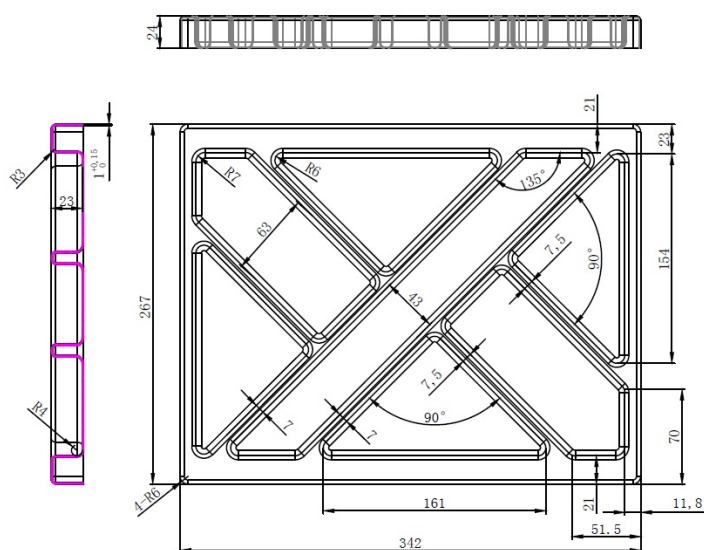

## Description:

Pencil Tray, Model "Prom" 342 x 267 x 24mm, Black PS

## Item number:

25.31.060-0

Units	Box	Carton	HS Code	Barcode
Pcs.	1	50	3926300090	
				5704866092951